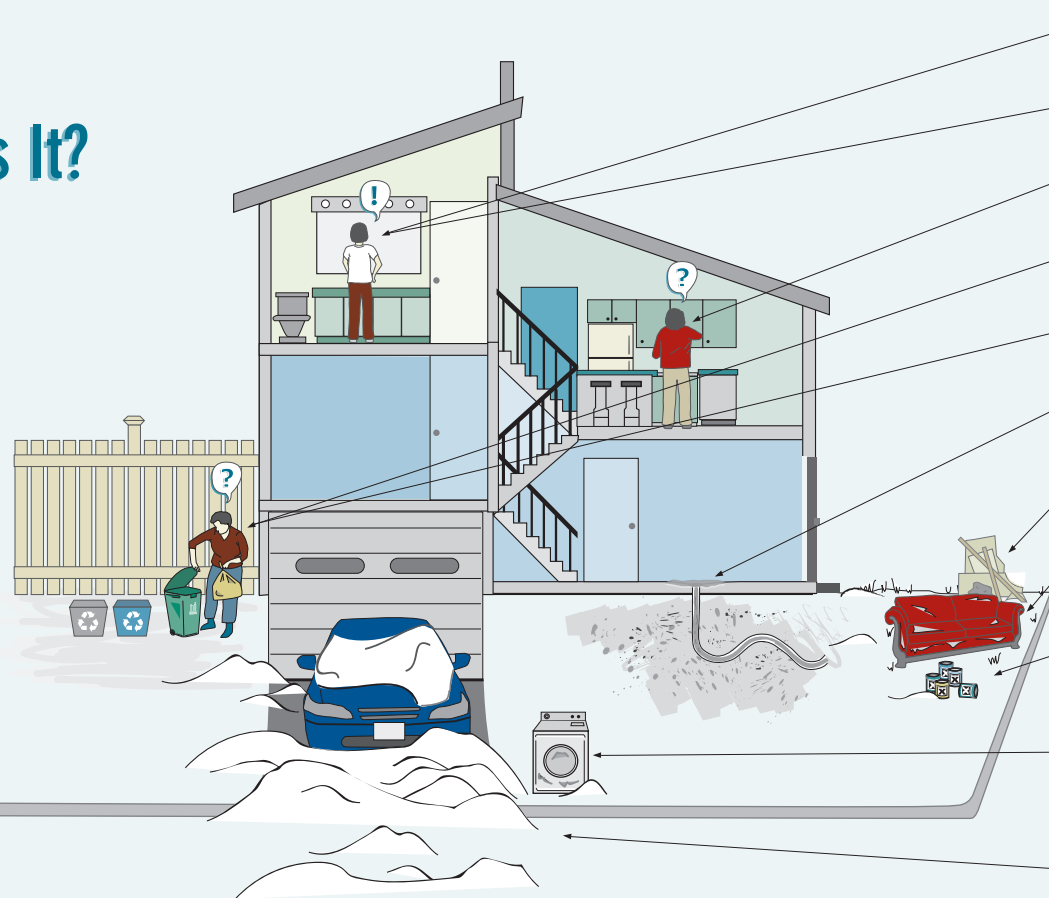

Low water pressure  
905-727-3123 Ext. 3442

No water  
905-727-3123 Ext. 3442

Water has a bad taste/odour  
905-727-3123 Ext. 3442

Does item go into blue/grey  
box, green bin, garbage?  
905-727-3123 Ext. 3447